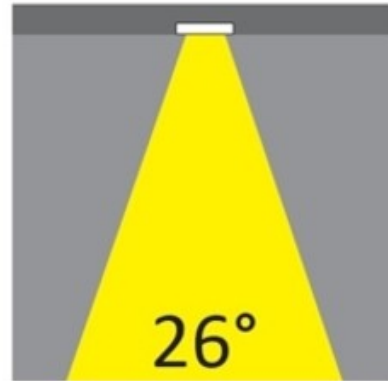

DIXIT RA8 RECESSED

E56097-

PROJECT	
TYPE	
SPECIFIER	
QUANTITY	
DATE	

26°

Dimming	DP	DV	Order Example K°	
	Phase	0-10V		L5XXXXXX-DV-30K
Color Temperature	27K	30K	0-10V 3000K	
	2700K	3000K 3500K		

E