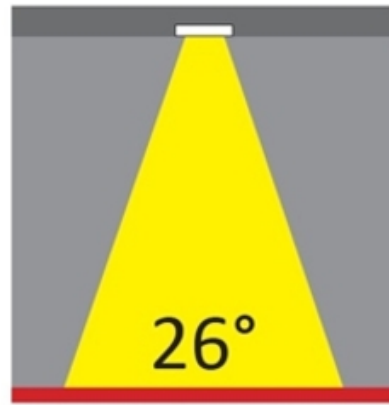

DIXIT RECESSED

E5607021-

PROJECT	
TYPE	
SPECIFIER	
QUANTITY	
DATE	

	DP	DV	
Dimming	Phase	0-10V	
Color Temperature	27K 2700K	30K 3000K	35K 3500K 40K 4000K
			K°

Order Example **K°**
L5XXXXXX-DV-30K
0-10V 3000K