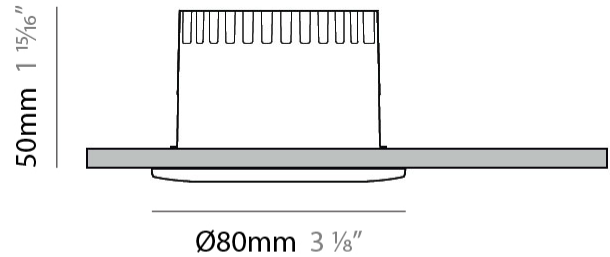

GENERAL

Series: Dixit
Subseries: Dixit RA8
Brand: Ivela
Division: Exterior
Mounting Type: Recessed
Mounting Location: Ceiling
Subcategory: Downlight

PHYSICAL

Shape: Round
Diameter (mm): 80
Diameter (in): 3 1/8
Height (mm): 50
Height (in): 1 15/16
Min. Recessing Depth (mm): 90
Min. Recessing Depth (in): 3 9/16
Light Distribution: Direct
Weight (kg): 0.4
Weight (lbs): 8.81
Diffuser: Clear Polycarbonate
Fixture Finish: MWH
Fixture Material: Aluminum Die Cast
Cut-out Measurements: 70mm / 2 3/4"

ELECTRICAL

Lamp Type: LED
Total Output Wattage (W): 5.5 / 8.5
Dimming: Tri-Mode (Non-Dimming and Phase Dimming (120Vac only) and 0-10V Dimming)
Driver Included: No
Driver Location: Recessed Housing
Driver Type: Constant Current - Universal
Driver Class: Class 2
Housing: See Components
Input Voltage (V): 120 - 277
Constant Current (MA): 350 / 500

LED

Number of LEDs: 1
Color Temperature (°K): 2700 / 3000 / 4000
Max. Delivered Lumen (lm): 501 - 638 / 592 - 729
CRI: >90 CRI
Efficiency (%): 91
Lamp Life (hrs): 50000
Upon Request: 3500K upon request

OPTICAL

Optic°: 26
Beam Angle: Symmetric
Adjustability: Fixed
Upon Request: Optics 45° (mirror metallized) / 65° (white)

RATINGS AND CERTIFICATIONS

Certified By: CSA Certified to UL and CSA Standards
IP rating: IP65
IK Rating: IK08