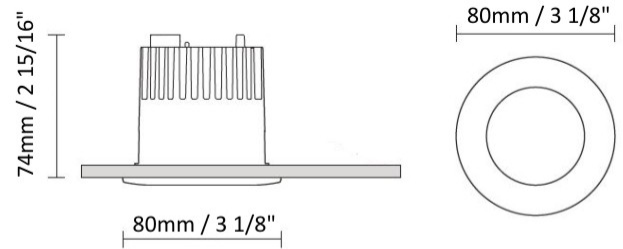

PROJECT	_____
TYPE	_____
SPECIFIER	_____
QUANTITY	_____
DATE	_____

DIXIT RECESSED

E5607021-

base number   LED   Color
                         Dimming   Temperature

1. To build a product code in our configurator select the specify button on the base model # product page
2. To build a manual product code on this datasheet choose from the options listed below in blue font and add the suffix to the base model #

GENERAL

Series: Dixit
Brand: Ivela
Division: Exterior
Mounting Type: Recessed
Mounting Location: Ceiling

PHYSICAL

Diameter (mm): 80
Diameter (in): 3 1/8
Height (mm): 74
Depth (mm): 114
Height (in): 2 15/16
Depth (in): 4 1/2
Min. Recessing Depth (mm): 114
Min. Recessing Depth (in): 4 1/2
Light Distribution: Adjustable / Direct
Cut-out Measurements: 70mm / 2 3/4"

ELECTRICAL

Lamp Type: LED
Total Output Wattage (W): 12
Dimming: [Tri-Mode (Non-Dimming and Phase Dimming (120Vac only) and 0-10V Dimming)](#)
Driver Included: No
Driver Location: Recessed Housing
Driver Type: Constant Current - Universal
Driver Class: Class 2
Housing: See Components
Input Voltage (V): 120 - 277
Constant Current (MA): 350

LED

Number of LEDs: 1
Color Temperature (°K): [2700 / 3000 / 3500 / 4000](#)
CRI: >80 CRI
Efficiency (%): 88
Lamp Life (hrs): 50000

OPTICAL

RATINGS AND CERTIFICATIONS

Certified By: CSA Certified to UL and CSA Standards