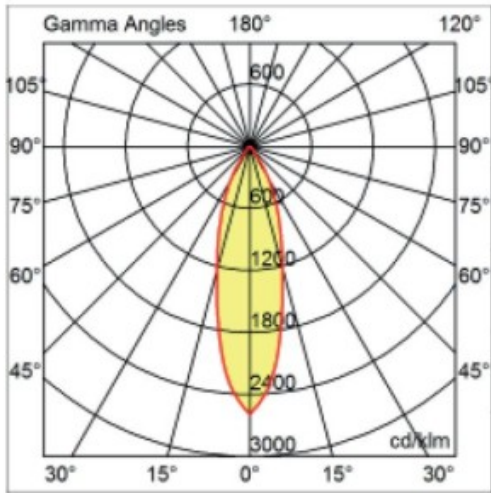

DIXIT RA8 RECESSED

E56096-

PROJECT
TYPE
SPECIFIER
QUANTITY
DATE

26°